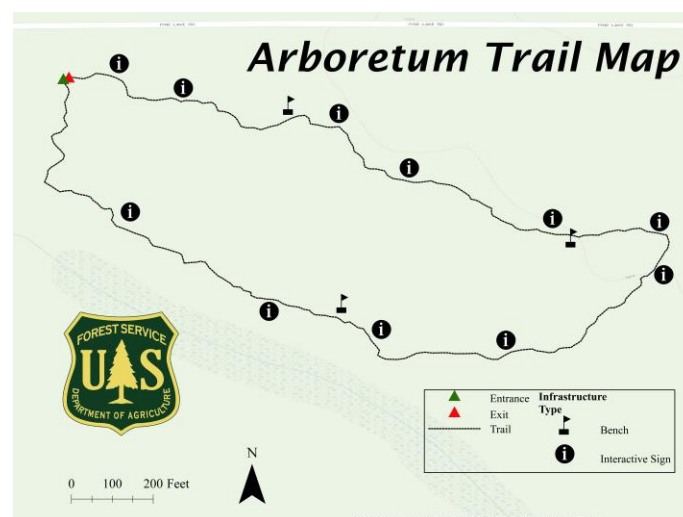

## Location

The Arboretum Trail is located in the southeastern part of Manistee County, about 1 mile southwest of Wellston, Michigan.

## Considerations

Length of trail: 0.84 miles (4,435 feet)

Level of trail difficulty: Easy

Care should be taken to keep the area clean. Visitors are asked to pack out what they pack in.

*"The U. S. Department of Agriculture (USDA) prohibits discrimination in all its programs and activities on the basis of race, color, national origin, age, disability, and where applicable, sex, marital status, familial status, parental status, religion, sexual orientation, genetic information, political beliefs, reprisal, or because all or part of an individual's income is derived from any public assistance program. (Not all prohibited bases apply to all programs.) Persons with disabilities who require alternative means for communication of program information (Braille, large print, audiotape, etc.) should contact USDA's TARGET Center at 202-720-2600 (voice and TDD). USDA is an equal opportunity provider and employer."*