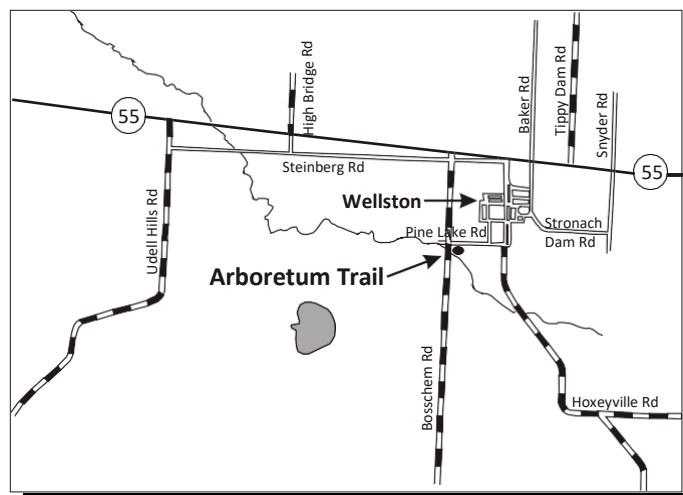

# Arboretum Trail

Cadillac/Manistee Ranger District  
1170 Nursery Road  
Wellston, MI 49689  
(231) 848-7090

The Arboretum Trail is a short, easy to walk trail that provides an educational experience for visitors. The trail passes through a variety of trees planted in the 1940's as part of a tree-growth experiment. These tree species come from Europe, Asia and from all over the United States. The Arboretum Trail is scenic and secluded for the nature enthusiast.

## Location

The Arboretum Trail is located in the southeastern part of Manistee County, about 1 mile southwest of Wellston, Michigan.

## Directions

From Manistee, travel east on M-55 for 17 miles to the junction of Bosschem Road. Turn right on Bosschem Road, travel 1 mile south and turn left onto Pine Lake Road.

From Wellston, travel west on M-55 for 1 mile to the junction of Bosschem Road. Turn left on Bosschem Road, travel 1 mile south and turn left onto Pine Lake Road.

## Considerations

Length of trail: 0.84 miles (4,435 feet)

Level of trail difficulty: Easy

Care should be taken to keep the area clean. Visitors are asked to pack out what they pack in.

*"The U. S. Department of Agriculture (USDA) prohibits discrimination in all its programs and activities on the basis of race, color, national origin, age, disability, and where applicable, sex, marital status, familial status, parental status, religion, sexual orientation, genetic information, political beliefs, reprisal, or because all or part of an individual's income is derived from any public assistance program. (Not all prohibited bases apply to all programs.) Persons with disabilities who require alternative means for communication of program information (Braille, large print, audiotape, etc.) should contact USDA's TARGET Center at 202-720-2600 (voice and TDD). USDA is an equal opportunity provider and employer."*