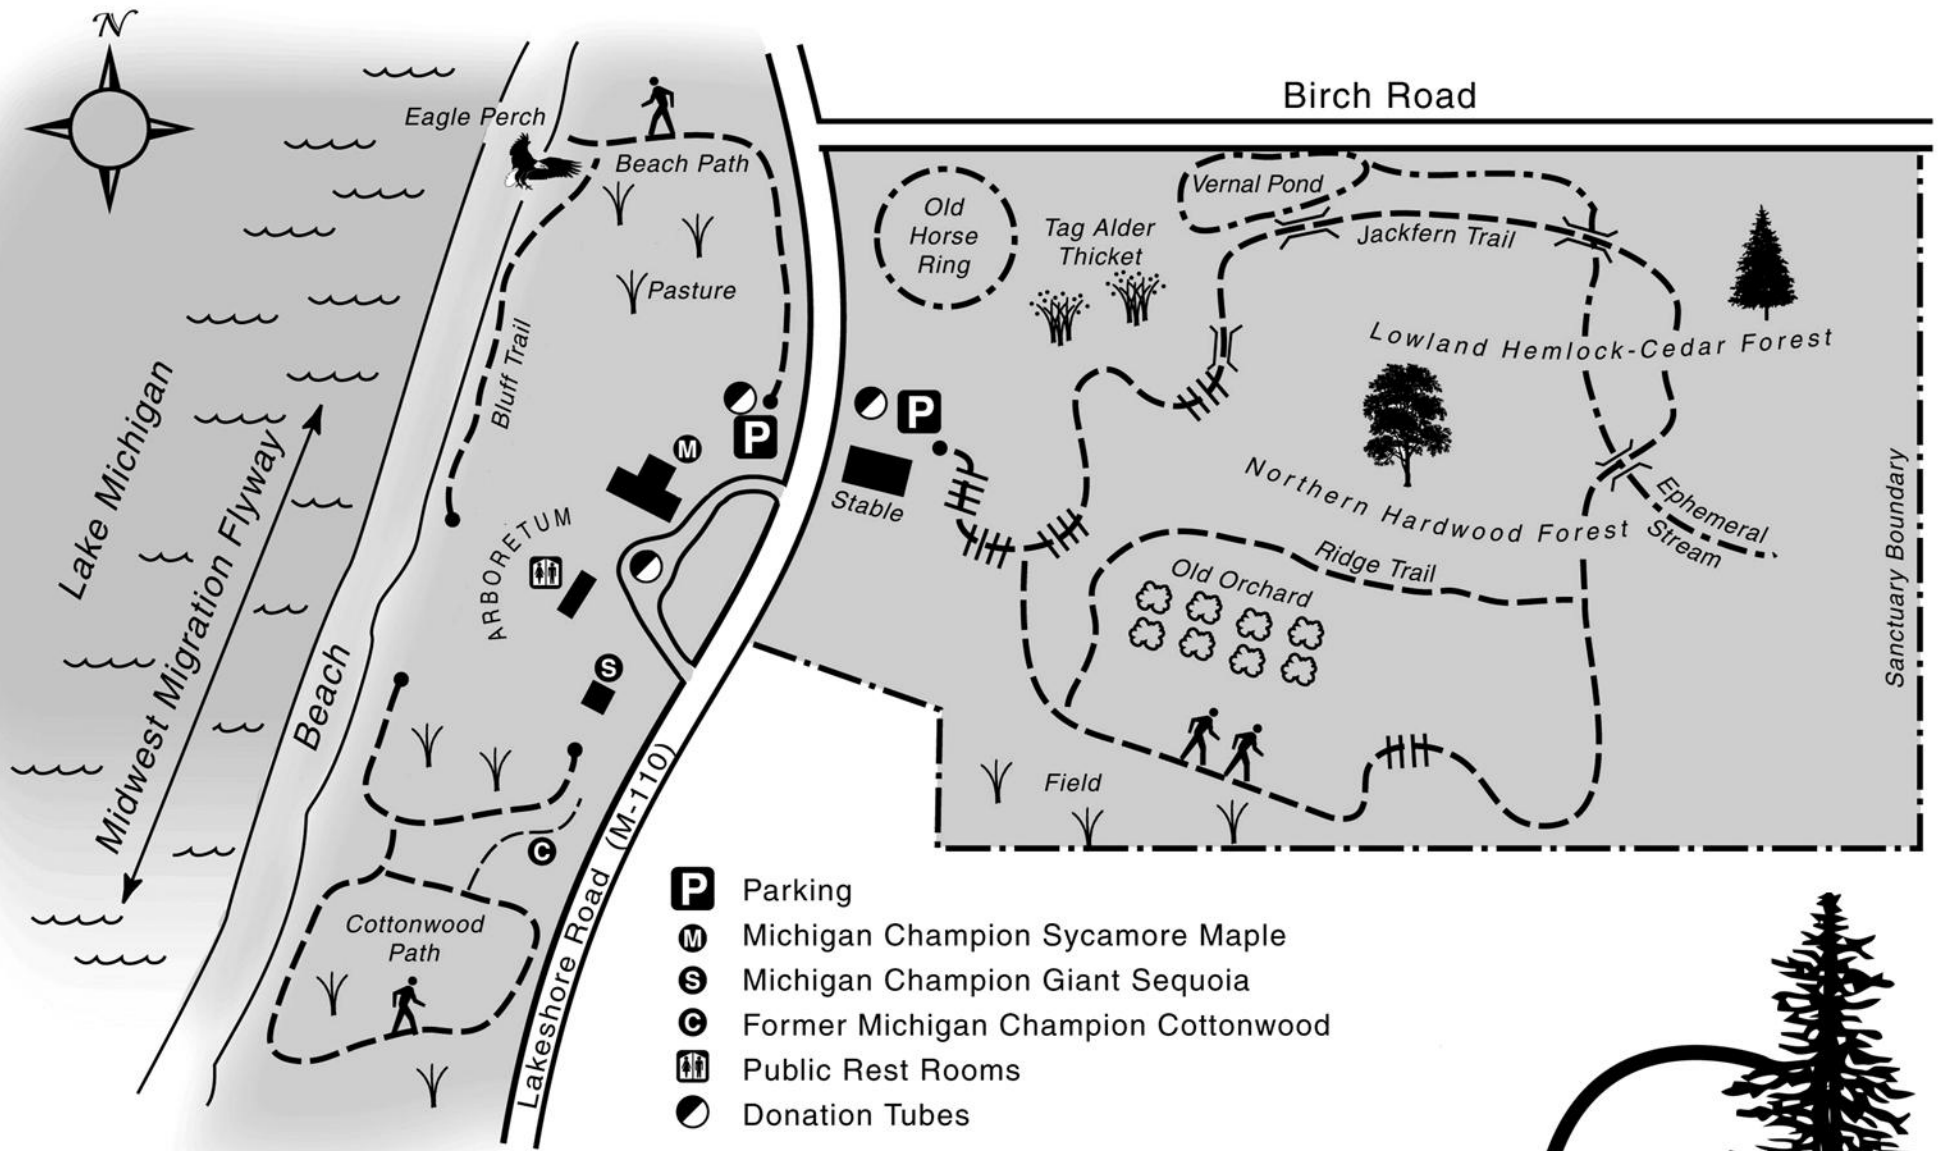

Michigan Audubon's bird sanctuary system protects over 5,000 acres in 19 properties from southern Michigan to the Keweenaw Peninsula. The sanctuaries range in size from less than 20 acres to over 900 acres.

Four of Michigan Audubon's sanctuaries occur within global Important Birds Areas (IBA). The IBA program in Michigan is directed by Bird Life International and the National Audubon Society, in partnership with Michigan Audubon, Detroit Audubon and the Kalamazoo Nature Center.

**Lake Bluff  
Bird Sanctuary**  
MANISTEE, MI

**A MICHIGAN AUDUBON SANCTUARY**

# Welcome to Lake Bluff Bird Sanctuary

Michigan Audubon Society  
 Lake Bluff Bird Sanctuary  
 2890 Lakeshore Road  
 Manistee, MI 49660

**GROUNDS OPEN DAILY DAWN TO DUSK**

231-723-4042

lakebluff@charter.net