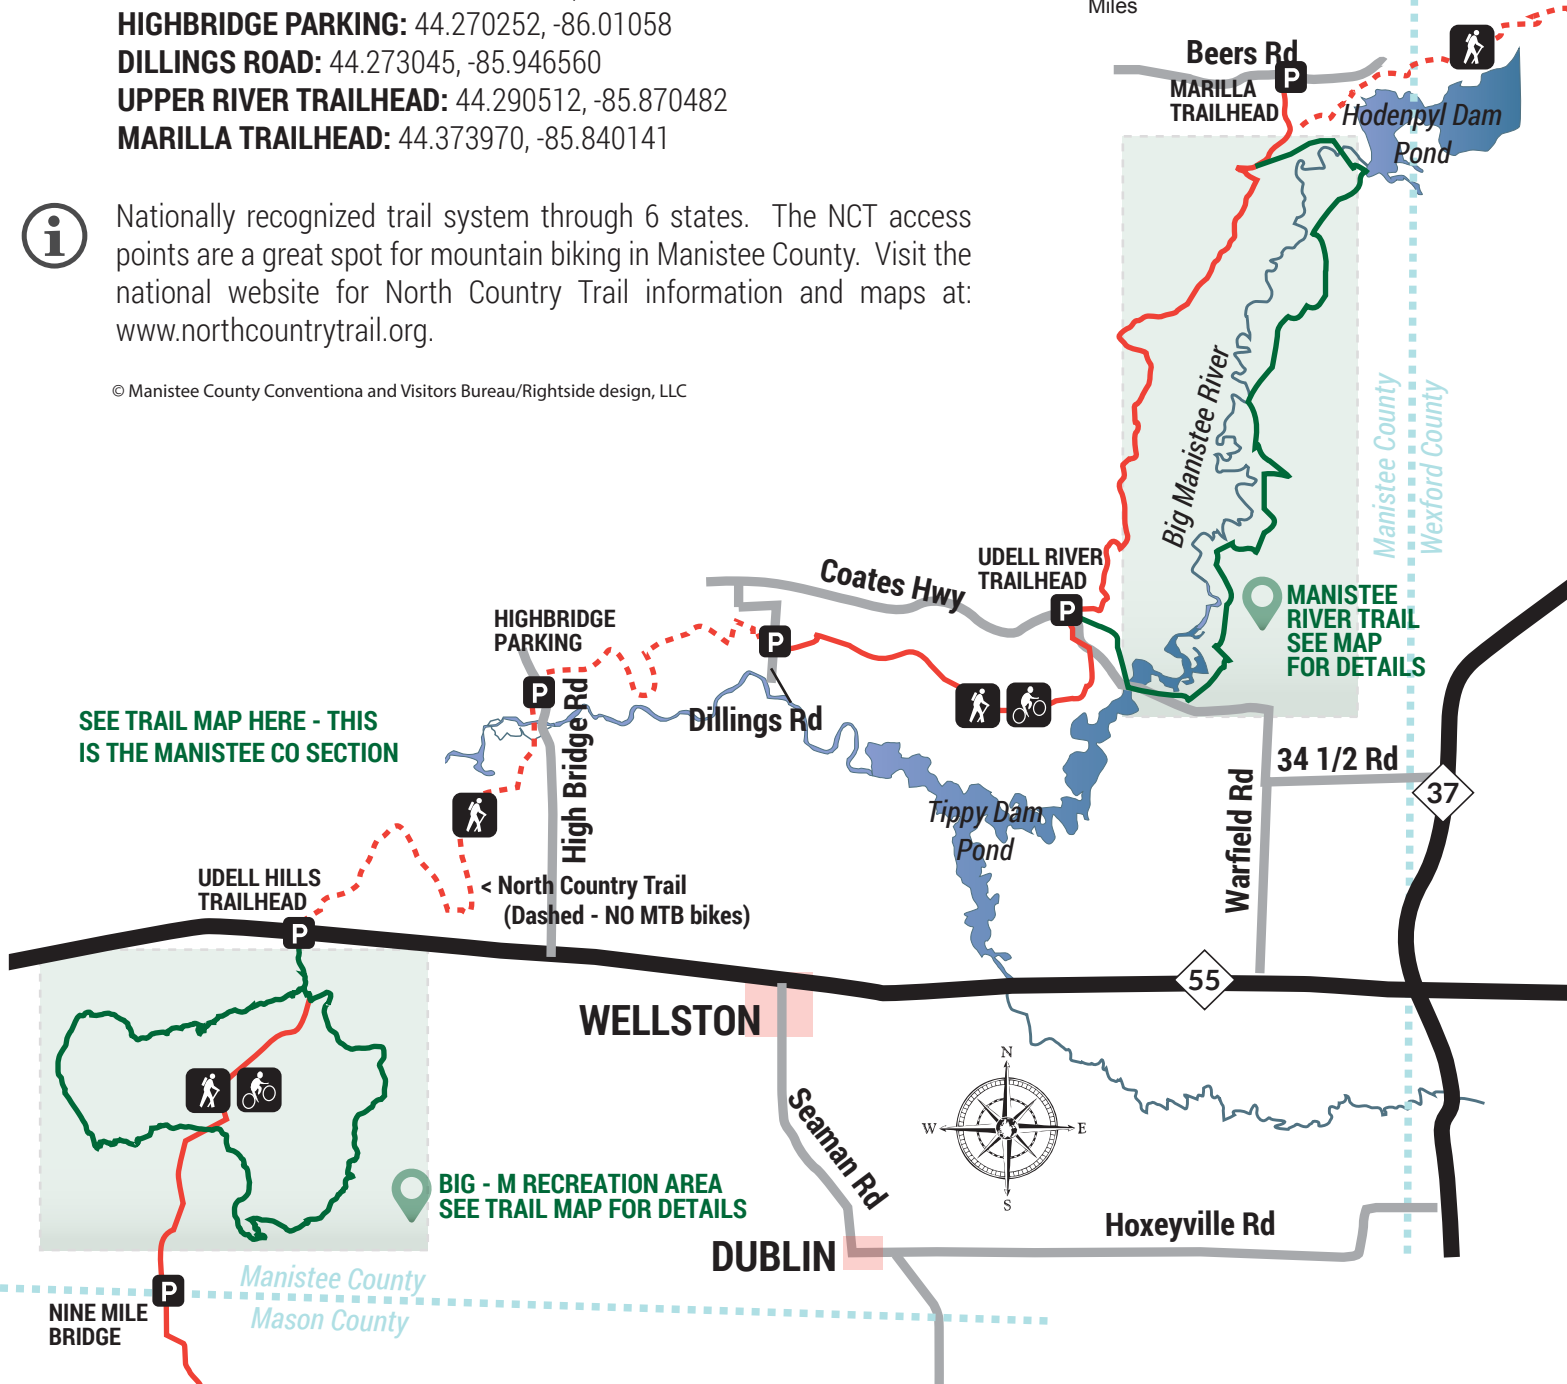

MAP

MANISTEE COUNTY TRAIL & RIVER MAPS

NORTH COUNTRY TRAIL (WITHIN MANISTEE COUNTY)

VARIOUS LOCATIONS

- **NINE MILE BRIDGE:** 44.178562, -86.100152
- **UDELL HILLS TRAILHEAD:** 44.232512, -86.870482
- **HIGHBRIDGE PARKING:** 44.270252, -86.01058
- **DILLINGS ROAD:** 44.273045, -85.946560
- **UPPER RIVER TRAILHEAD:** 44.290512, -85.870482
- **MARILLA TRAILHEAD:** 44.373970, -85.840141

Nationally recognized trail system through 6 states. The NCT access points are a great spot for mountain biking in Manistee County. Visit the national website for North Country Trail information and maps at: www.northcountrytrail.org.

© Manistee County Convention and Visitors Bureau/Rightside design, LLC

DOWNLOAD OUR MOBILE APP
ON YOUR APP STORE FOR
TURN BY TURN NAVIGATION
KEYWORD: "MANISTEE"

SEE TRAIL MAP HERE - THIS IS THE MANISTEE CO SECTION

UDELL HILLS TRAILHEAD

< North Country Trail (Dashed - NO MTB bikes)

WELLSTON

BIG - M RECREATION AREA
SEE TRAIL MAP FOR DETAILS

NINE MILE BRIDGE

Manistee County
Mason County

DUBLIN

Hoxeyville Rd

37

55

2

0 0.5 1

Miles

Beers Rd
MARILLA TRAILHEAD

Manistee County
Wexford County

MANISTEE RIVER TRAIL
SEE MAP FOR DETAILS

Coates Hwy
UDELL RIVER TRAILHEAD

HIGHBRIDGE PARKING

Dillings Rd