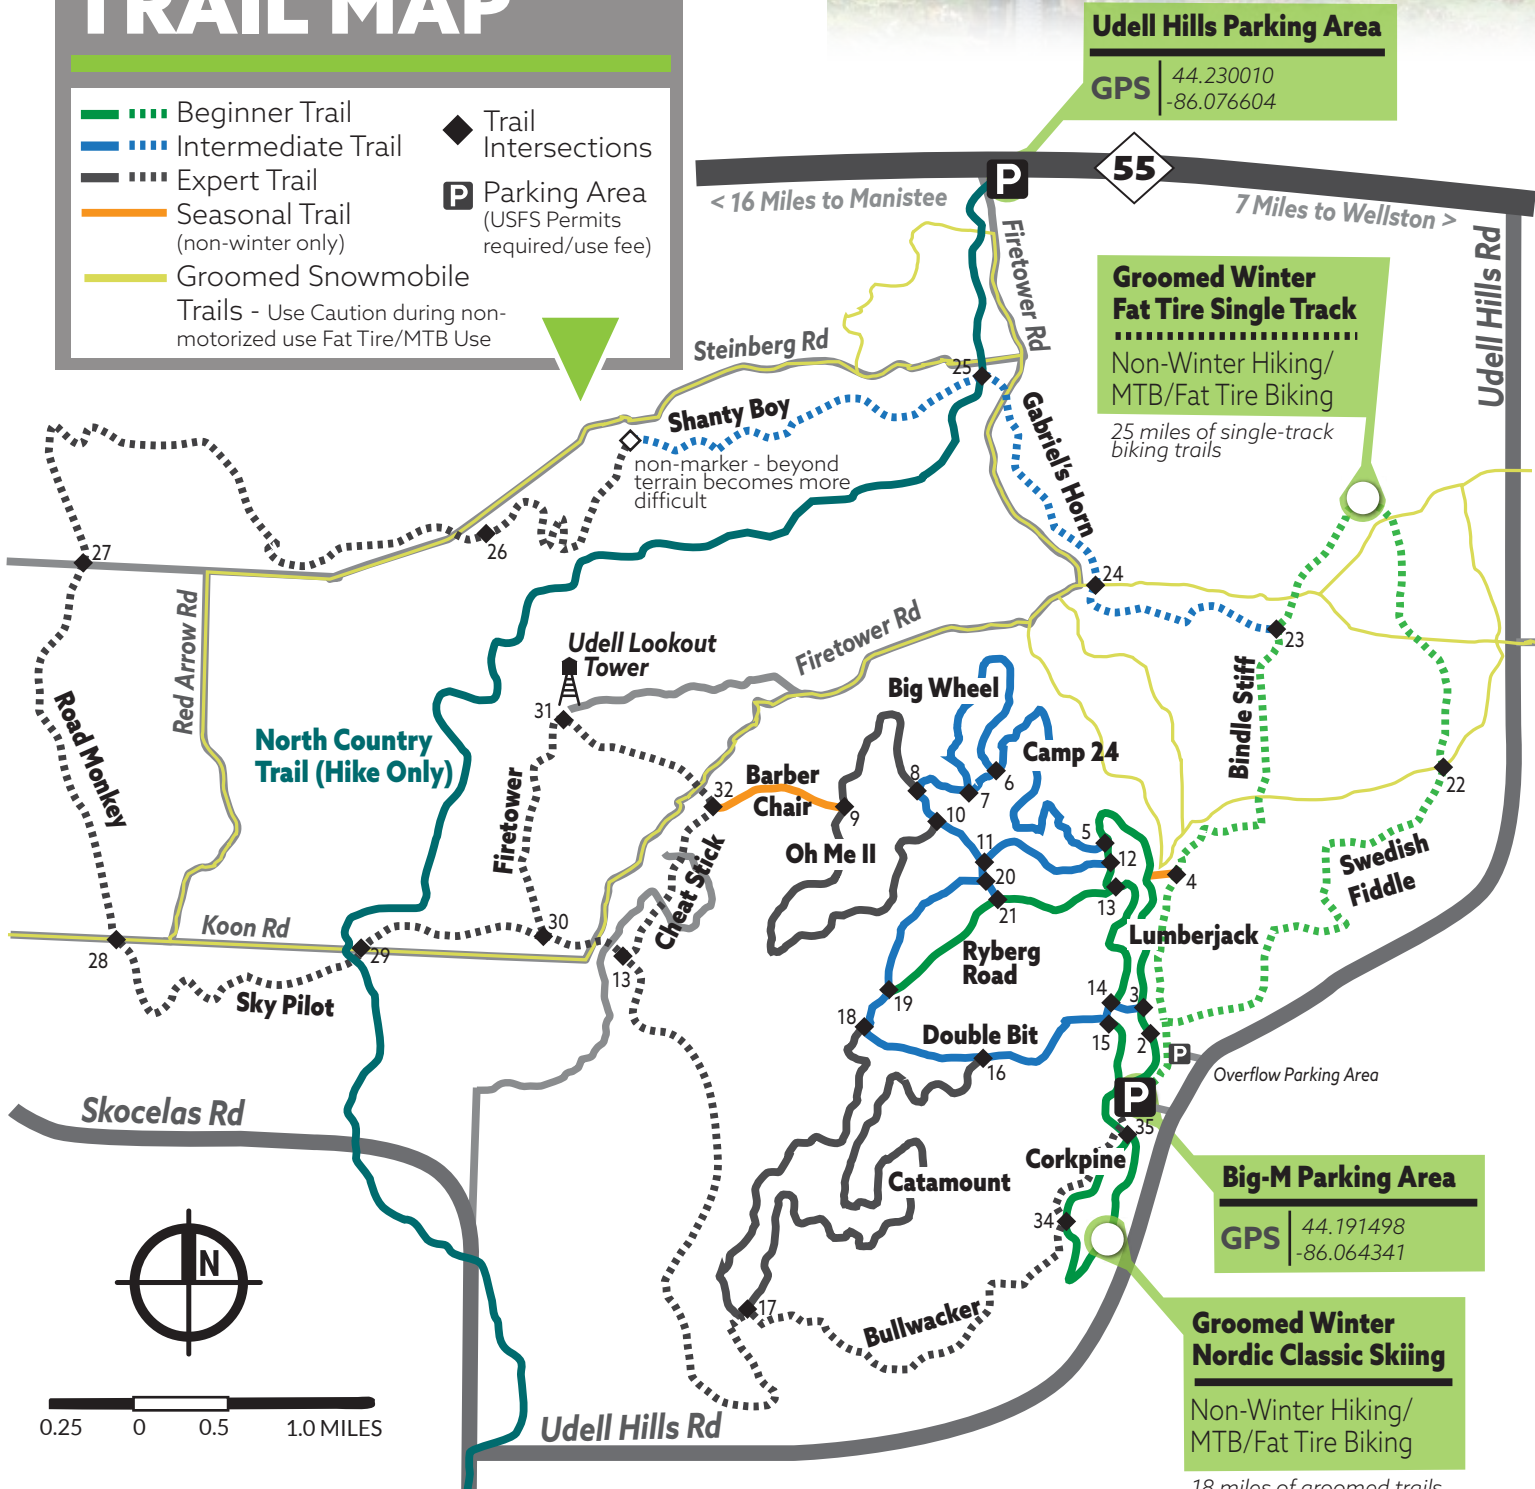

BIG-M RECREATION AREA

(US FOREST SERVICE)

MANISTEE COUNTY
michigan

MTB along Gabriel's Horn

TRAIL MAP

- · · · — Beginner Trail
- · · · — Intermediate Trail
- · · · — Expert Trail
- · · · — Seasonal Trail (non-winter only)
- · · · — Groomed Snowmobile Trails - Use Caution during non-motorized use Fat Tire/MTB Use
- ◆ Trail Intersections
- P Parking Area (USFS Permits required/use fee)

Udell Hills Parking Area

GPS | 44.230010
-86.076604

Groomed Winter Fat Tire Single Track

Non-Winter Hiking/
MTB/Fat Tire Biking
25 miles of single-track
biking trails

Big-M Parking Area

GPS | 44.191498
-86.064341

Groomed Winter Nordic Classic Skiing

Non-Winter Hiking/
MTB/Fat Tire Biking

18 miles of groomed trails